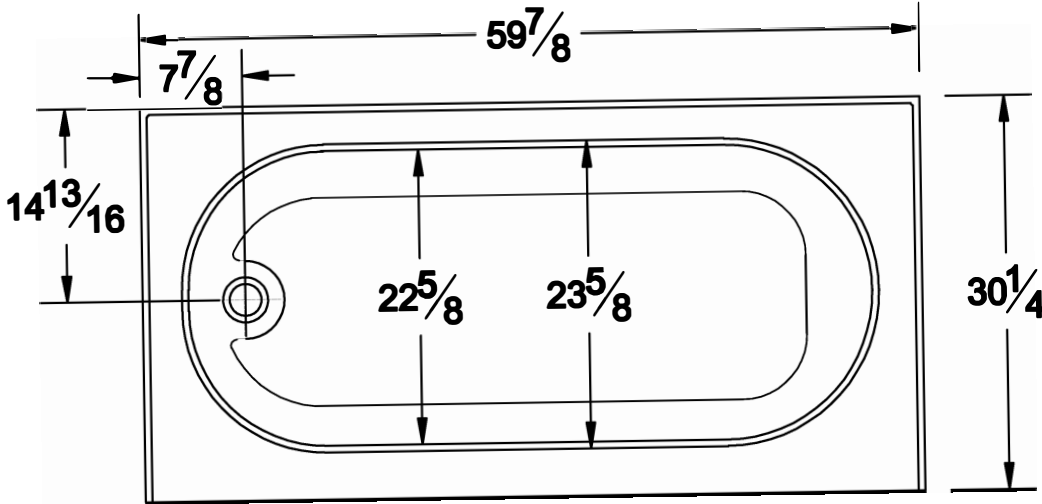

A&E Bath and Shower
6400A St . Jacques West
Montrea, QC, Canada
H4B 1T6
www.aebath.com

Model Modèle: BT-0011

Skirted bathtub

Baignoire à jupe

Uniform Plumbing Code
National Plumbing Code of Canada
CSA B45.5-17/IAPMO Z124-2017